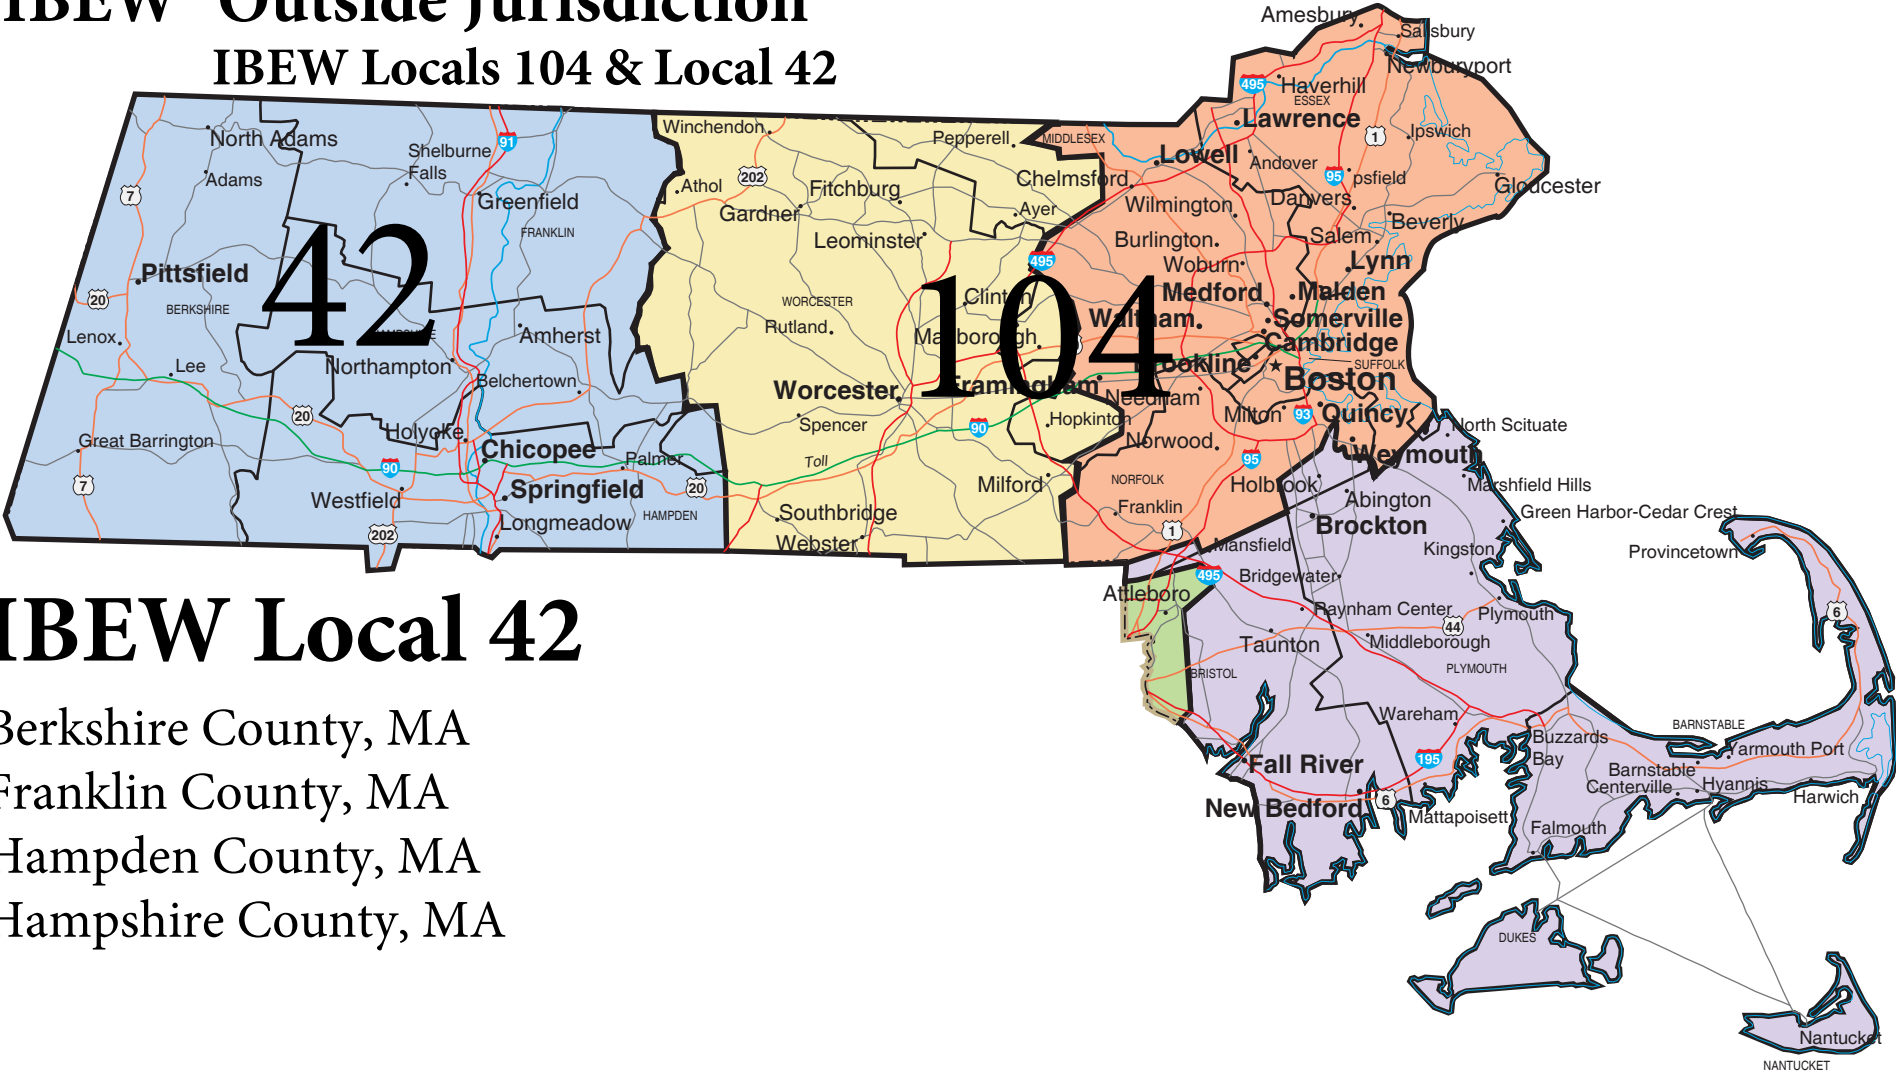

Massachusetts

IBEW® Outside Jurisdiction

IBEW Locals 104 & Local 42

IBEW Local 42

- Berkshire County, MA
- Franklin County, MA
- Hampden County, MA
- Hampshire County, MA